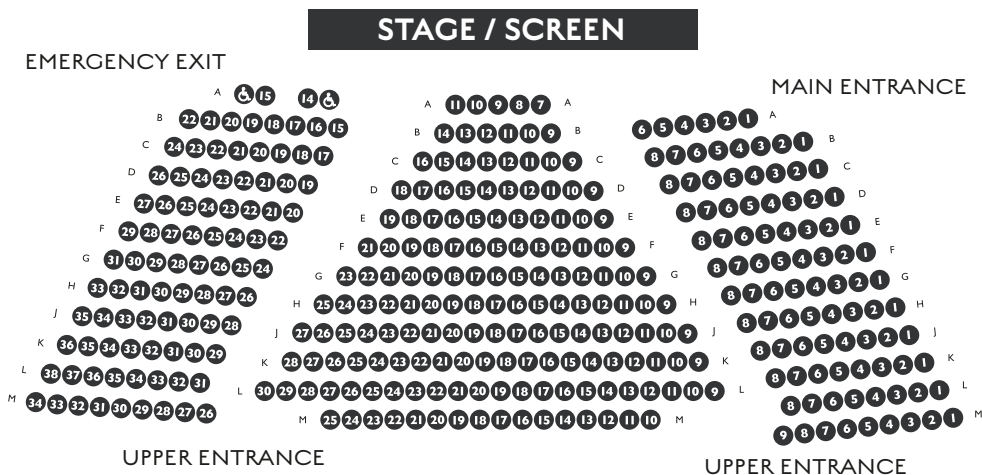

YOUR VISIT

SHOWTIME

- We open an hour before each event, so please arrive with plenty of time to get comfortable.
- Our bar is stocked with a range of premium drinks, ice creams, and snacks. We serve drinks in reusable plastic glasses which can be taken into the auditorium at showtime. Please return these to the bar when finished. The bar closes after the interval.
- We're located in the heart of Taunton and just a short 15-minute walk from the nearest train station. There are also multiple car parks nearby. Visit our website for details.

SEATING PLAN

ACCESS

- Level access to all our spaces.
- Book wheelchair spaces online or by contacting the Box Office.
- Our Auditorium is fitted with a hearing assistance system. A limited number of receivers, headphones, and personal loops are available from the Box Office. Please return to a member of staff after the show.
- Assistance animals are welcome. Please contact the Box Office when booking.
- There are 2 blue badge bays located next to the theatre in the Coal Orchard Car Park. You can find more disabled parking on St James Street, or in the Canon and Wood Street car parks.
- To speak to us about access requirements, please contact us on **01823 283244** Monday - Tuesday (10:00 - 16:00), Wednesday (10:00 - 14:00), Thursday - Friday (10:00 - 16:00), or email boxoffice@tauntonbrewhouse.co.uk.
- We always welcome feedback on what we are doing well or what could be improved. Please contact us at feedback@tauntonbrewhouse.co.uk.